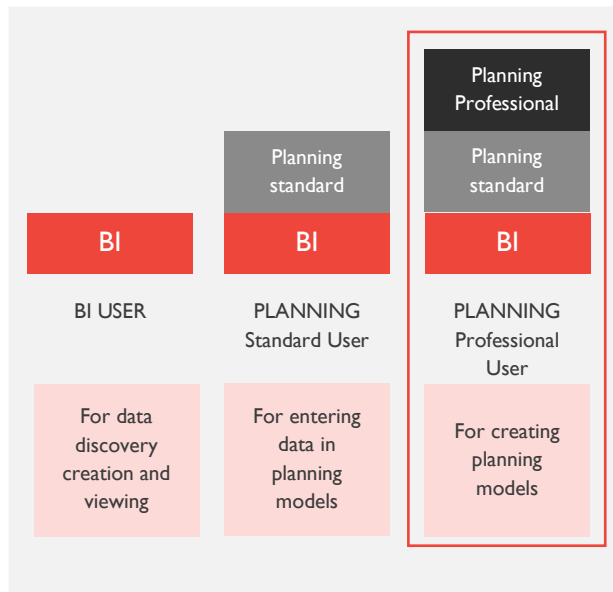

PACKAGE COMPONENTS

SAP ANALYTICS CLOUD

DELAWARE PACKAGED SERVICES

Enablement (5 days Business Consulting 1 year)

First Setup / year

- 1 Remote intake of business environment
- 1 Remote assistance of model settings
- 1 Remote consistency review of source data

First Run / year

- 1 Remote process validation of calculated results
- 1 Remote assistance on insights interpretation

Assumptions

- Manual copy/paste data into SAC tool by customer
- IP owned by delaware
- delaware not responsible for data quality
- Any model changes/customizations will be charged in time & material