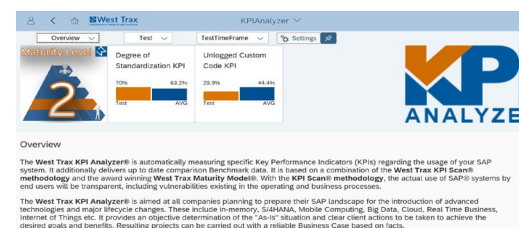

Value Drivers

- Time to Value = 1 Day
- Assessment KPI benchmarks built on 1,640+ independent assessments in 15 industries
- Reliable, eliminates human errors, provides full system transparency

Shorten Assessment Duration for Faster Decision Making
Time to Value ... Avoid Competitive Disruption, Mitigate Risk