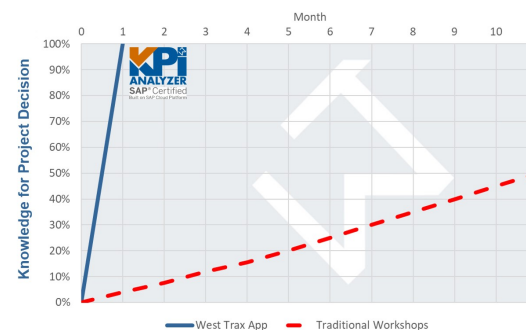

Challenges

- No time to value as migration assessment workshops take up almost 9-12 months
- Reduced productivity of customer IT resources to run operations, while performing migration assessments
- Lack of assessment resources at services partners, due to demand, slows delivery of vital facts and Results2Advice

Solution Innovation

- 99% in time to value and >70% of costs reduction with the ability to run automated assessment via the measurement of specific Key Performance Indicators (KPIs) regarding SAP system usage in just 1 day
- Provides maturity level of SAP system for future readiness and likely benefits of investments decision makers require
- Complete visibility into as-is facts for code and process analysis, mitigate risk for IT project leaders to achieve goals and gain benefits
- All ERP system modules, with drill down to all locations + Results2Advice follow

Users

- CFO, CEO, CIO, COO, Chief Solution Architect
- IT leaders and their teams, service partners

Value Drivers

- Time to Value = 1 Day
- Assessment KPI benchmarks built on 1,640+ independent assessments in 15 industries
- Reliable, eliminates human errors, provides full system transparency

Shorten Assessment Duration for Faster Decision Making
Time to Value ... Avoid Competitive Disruption, Mitigate Risk

Industry

- Cross-industry

LoB

- General

GTM Focus

- Americas
- EMEA
- APJ and GC
- MEE

Solution Environment

- SAP Cloud Platform

References

- Vaillant, Boehringer Ingelheim, RWE, ArcelorMittal, DHL, Coty, and many more found at www.westtrax.com

Referral By The SAP Office Of The CTO