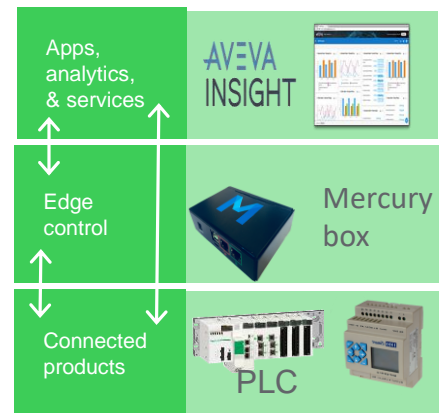

“Exchange simplifies the procurement process and it's really convenient for small or medium projects.”

– Peter Craamer, Innovation Manager at MSI Grupo